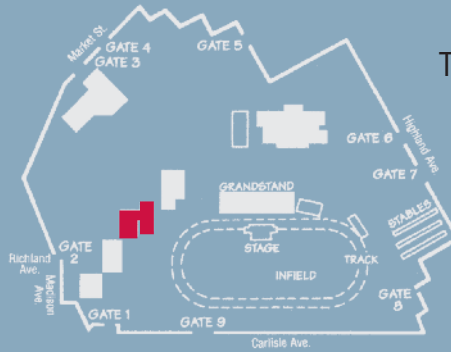

334 Carlisle Avenue
 York, Pennsylvania 17404
 PH: (717) 848-2596
 FAX: (717) 845-1718
 www.yorkexpo.com

Banquet and Conference Center

Two unique buildings offer the perfect setting for conferences, meetings, banquets, and weddings.

The Verandah Room:

FEATURES -

- 5,577 square feet
- Can be partitioned into two rooms
- Built-in 33'x14' stage with sound
- Carpeted, with wooden dance floor

CAPACITY -

- Banquet: 375
- Classroom: 236
- Theatre: 500
- Booth (10'x10'): 40

The Pennsylvania Room:

FEATURES -

- 5,054 square feet
- Can be partitioned into two rooms
- Carpet and wood flooring

CAPACITY -

- Banquet: 275
- Classroom: 225
- Theatre: 400
- Booth (10'x10'): 37

Interior photos on reverse...

The Verandah Room

The Pennsylvania Room