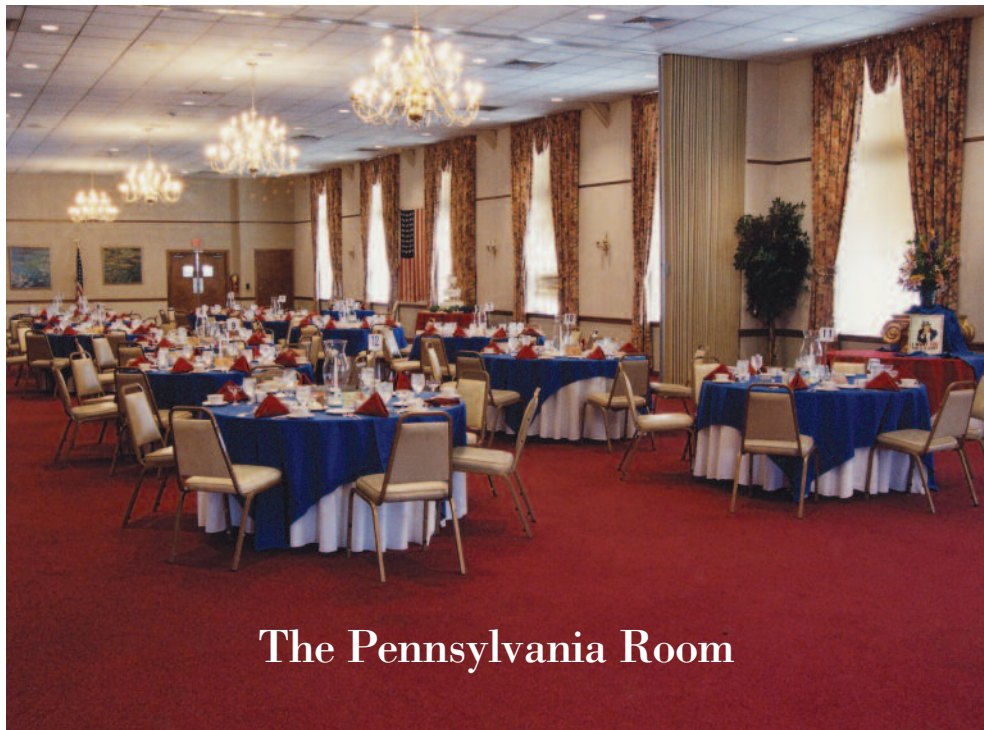

The Pennsylvania Room:

FEATURES -

- 5,054 square feet
- Can be partitioned into two rooms
- Carpet and wood flooring

CAPACITY -

- Banquet: 275
- Classroom: 225
- Theatre: 400
- Booth (10'x10'): 37

Interior photos on reverse...

The Verandah Room

The Pennsylvania Room