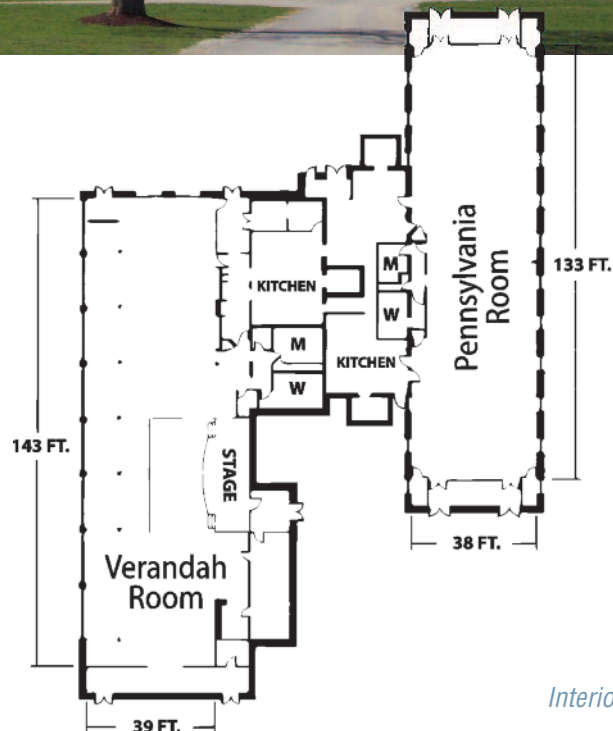

With over 10,000 sq.ft. of space, our two separate rooms can each be partitioned into two sections to suit your needs.

FACILITIES RENTAL PROGRAM

FACILITIES -

- HVAC
- Food service area
- Handicapped facilities
- Ceiling height: 10'-12'
- On-site parking

The Verandah Room:

FEATURES -

- 5,577 square feet
- Can be partitioned into two rooms
- Built-in 33'x14' stage with sound
- Carpeted, with wooden dance floor

CAPACITY -

- Banquet: 375
- Classroom: 236
- Theatre: 500
- Booth (10'x10'): 40

The Pennsylvania Room:

FEATURES -

- 5,054 square feet
- Can be partitioned into two rooms
- Carpet and wood flooring

CAPACITY -

- Banquet: 275
- Classroom: 225
- Theatre: 400
- Booth (10'x10'): 37

Interior photos on reverse...

The Verandah Room

The Pennsylvania Room