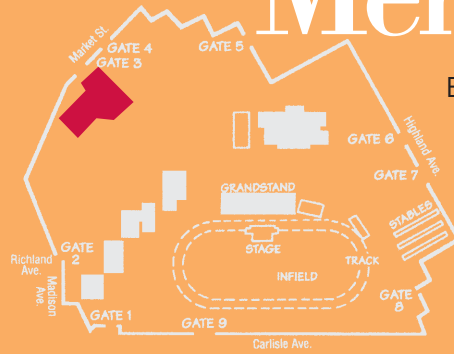

# Memorial Hall

Expanded and upgraded in 1995, this hall features two separate exhibit areas (over 58,000 square feet) that can be drawn together through a large corridor adjacent to a plush lobby. The "L-shaped" building offers separate office and ticketing areas for events in either hall.

A new food service area in the main corridor can handle large crowds. The west hall also offers food service. The east hall is equipped with moveable partitions, creating three breakout rooms with seating for 150 in each.

### Mid Atlantic Industrial Equipment Memorial Hall East

**FEATURES -**

- 28,202 square feet
- Three optional breakout rooms w/seating capacity of 150 each
- Ceiling height: 18'-22'
- 16'w x 16'h overhead door
- 480v/208v/110v electrical hookups

### Mid Atlantic Industrial Equipment Memorial Hall West

**FEATURES -**

- 29,264 square feet
- Ceiling height: 20'-23'
- 16'w x 14'h overhead door
- 480v/208v/110v electrical hookups

**CAPACITY -**

- Banquet: 2,000
- Classroom: 1,000
- Theatre: 3,360
- Booth (10' x 10'): 173